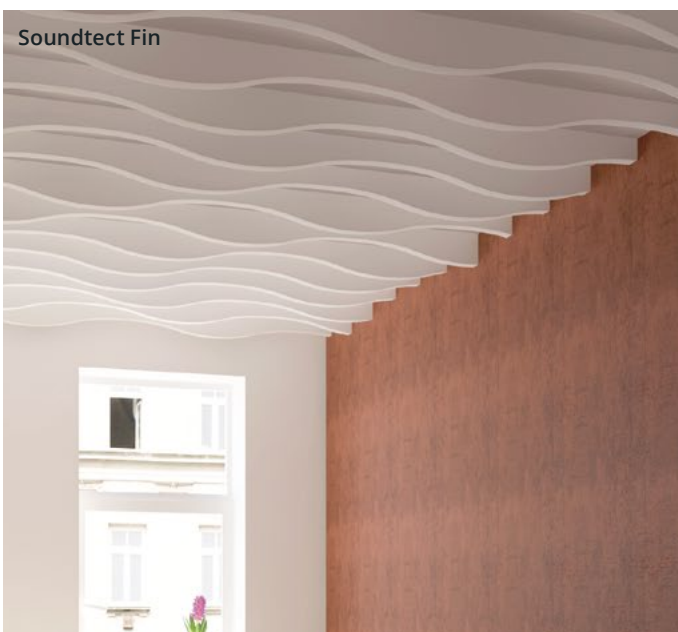

CLASS

Soundtect proudly introduces our new range of acoustic panels. 'CLASS' - Understated Elegance adds another dimension to Soundtect's existing range of acoustic wall panels.

SOUNDTECT CLASS

An educated combination of design, affordability and performance, Soundtect's CLASS is the perfect choice for architects, clients and contractors. Providing a superb 0.95 NRC, these quick and easy to install acoustic panels from Soundtect provide superb sound absorption in any education and commercial project.

Manufactured from the same environmentally friendly material as the highly desirable range of Soundtect 3D panels, the all new Soundtect CLASS range is also complimented by "CLASS ABOVE" a stunning range of baffles and rafts. Undoubtedly the most cost effective high quality high performance wall panels, baffles and rafts welcomed by many clients globally.