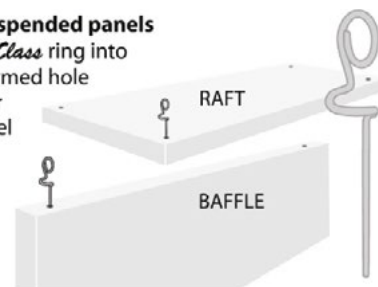

For suspended panels

Insert *Class* ring into pre-formed hole on rear of panel

PRODUCT SPECIFICATIONS:

- Non-hazardous
- Environmentally friendly
- Fully Recyclable

PANELS AVAILABLE IN:

- 300 X 1200 X 50mm
- 600 X 600 X 50mm
- 600 X 1200 X 50mm

CIRCLES AVAILABLE IN:

- 800mm diameter
- 1200mm diameter