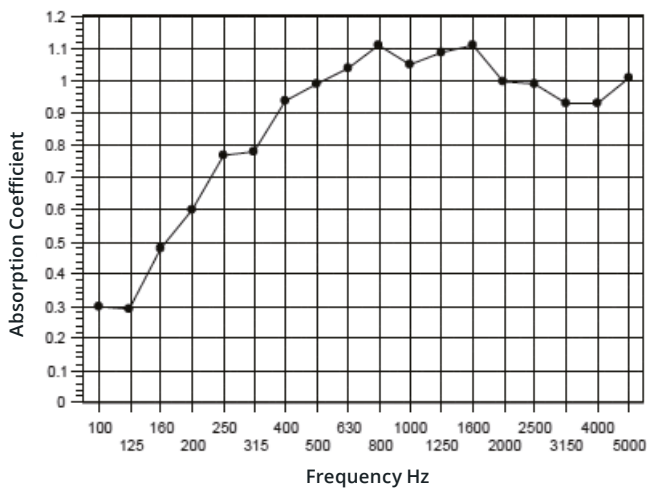

ACOUSTIC PERFORMANCE

$$a_{\infty} \quad 1.00$$

Class A

Calculated to EN ISO 11654:1997

NRC 0.95

Calculated to ASTM C 423-01

Sound Absorption Coefficient